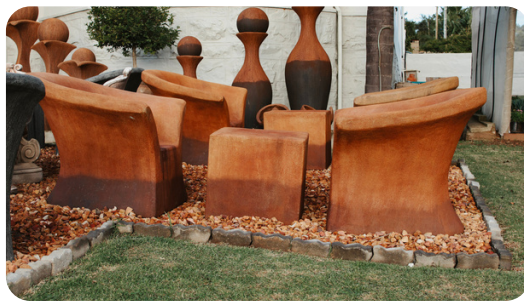

Stoepsitter

840 x 1540 x 760