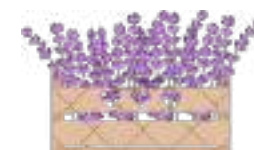

CATALOGUE - *garden pots*

Small: 300

Medium: 450

Large: 550

215 x 600

Small: 270 x 400

Medium: 270 x 900

Large: 270 x 600

Small: 300

Medium: 450

Large: 500

370 x 630

630 x 370

Colour options:

www.talanas.co.za