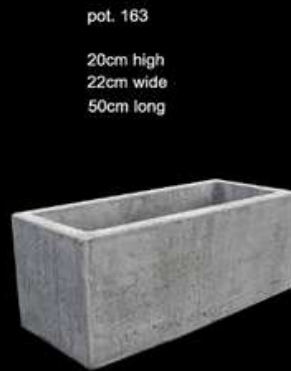

CATALOGUE - *cement pots*

Pot 163

Pot 164