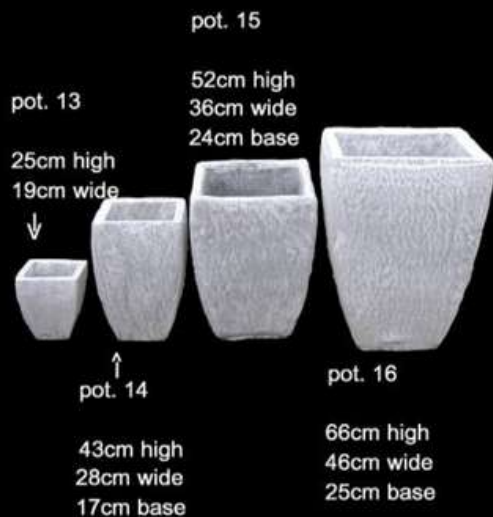

pot. 90

19cm high
25cm wide

12cm base

Pot 090

CATALOGUE - cement pots

pot. 91

45cm high
37cm wide
17cm base

Pot 091

pot. 92

54cm high
44cm wide

24cm base

Pot 092

pot. 111

24cm high
84cm wide

87 x 87cm base

Pot 011

pot. 153

12cm high
40cm wide
15cm base

Pot 011

WIDE SPANISH POTS

pot. 13
25cm high
19cm wide

pot. 15
52cm high
36cm wide
24cm base

pot. 16
66cm high
46cm wide
25cm base

↑
pot. 14
43cm high
28cm wide
17cm base

Pot 013/014
015/016

PHILLIPA POTS

pot. 17
49cm high
42cm wide
34cm base

pot. 18
79cm high
46cm wide
35cm base

pot. 19
110cm high
52cm wide
36cm base

Pot 017/018/019