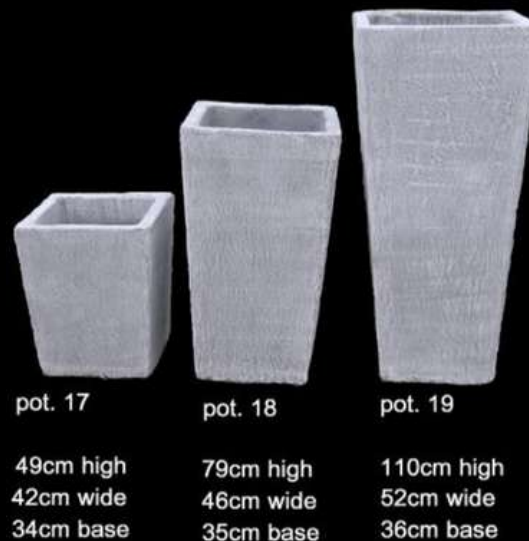

pot. 90

19cm high
25cm wide

12cm base

Pot 090

CATALOGUE - cement pots

pot. 91

45cm high
37cm wide
17cm base

Pot 091

pot. 92

54cm high
44cm wide

24cm base

Pot 092

pot. 111

24cm high
84cm wide

87 x 87cm base

Pot 011

pot. 153

12cm high
40cm wide
15cm base

Pot 011

WIDE SPANISH POTS

pot. 13
25cm high
19cm wide

pot. 15
52cm high
36cm wide
24cm base

pot. 16
66cm high
46cm wide
25cm base

↑
pot. 14
43cm high
28cm wide
17cm base

Pot 013/014
015/016

PHILLIPA POTS

pot. 17
49cm high
42cm wide
34cm base

pot. 18
79cm high
46cm wide
35cm base

pot. 19
110cm high
52cm wide
36cm base

Pot 017/018/019